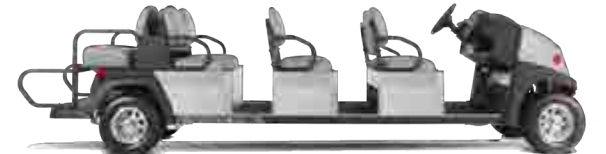

TRANSPORTER XL PEOPLE, EQUIPMENT, & EVERYTHING IN BETWEEN

Our new XL Transporter is the most cost-effective and customizable transportation vehicle yet. Go from hauling to transporting—or a combination of both—all on the durable Transporter platform.